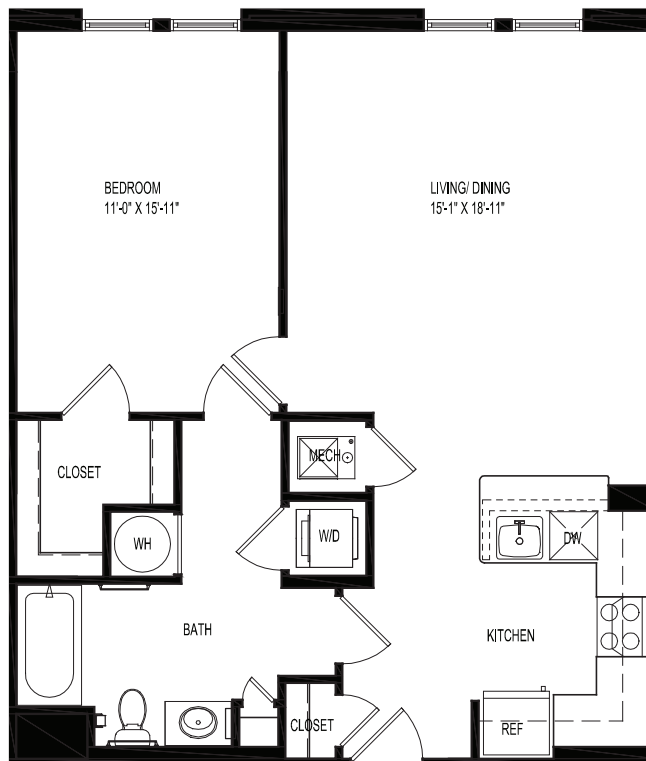

PORTSIDE

AT EAST PIER

A04

1 BEDROOM / 1 BATH
UNIT NUMBERS: 235, 335, 435, 535
AREA= 839 SQ FT

Floor Plans are artist's renderings and accuracy cannot be guaranteed. Approximate unit area determined by measuring from the center line of the demising walls and the plane of the center line of the exterior wall window glass no deduction for chase, structural columns or similar items. Features are subject to change without notice or obligation. Features may also be altered to keep pace with ongoing design improvement program. This brochure is for illustrative purposes only and is not part of a legal contract.