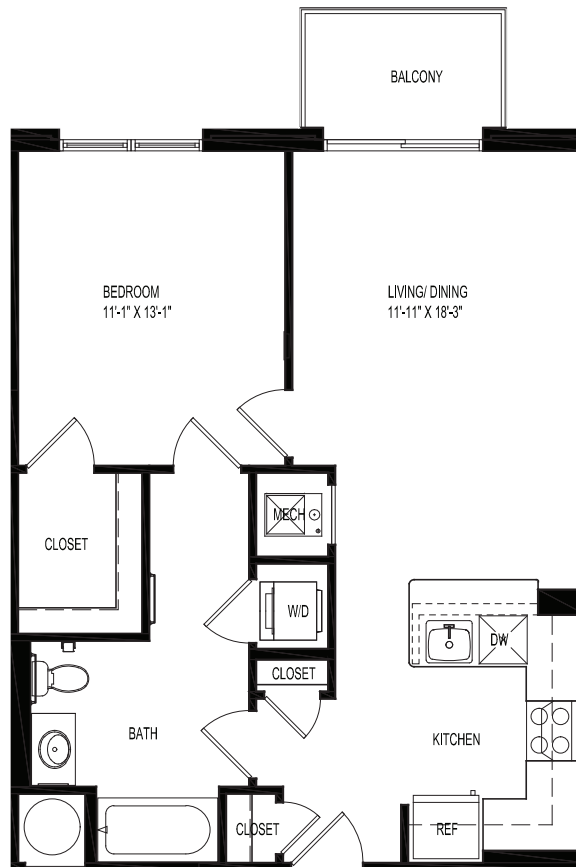

PORTSIDE

AT EAST PIER

A01

1 BEDROOM / 1 BATH
AREA= 730 SQ FT

UNIT NUMBERS: 325, 327, 425, 427

Floor Plans are artist's renderings and accuracy cannot be guaranteed. Approximate unit area determined by measuring from the center line of the demising walls and the plane of the center line of the exterior wall window glass no deduction for chase, structural columns or similar items. Features are subject to change without notice or obligation. Features may also be altered to keep pace with ongoing design improvement program. This brochure is for illustrative purposes only and is not part of a legal contract.